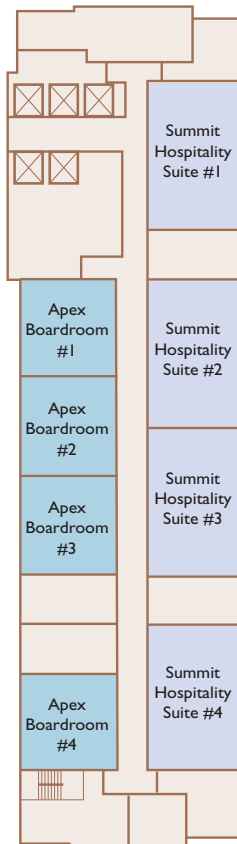

4TH FLOOR

MEETING ROOM	DIMENSIONS	GROSS SQ. FT.	THEATRE	SCHOOLROOM	BANQUET	RECEPTION
Tango	21x32	675	50	35	40	50
Tambora	29x41	1190	50	60	65	50
Salsa	21x25	525	40	25	30	40
Mambo	50x74	3700	285	190	205	275
Mambo 1	25x33	825	60	40	45	60
Mambo 2	25x33	825	60	40	45	60
Mambo 3	25x41	1025	75	55	55	75
Mambo 4	25x41	1025	75	55	55	75
Mambo 1 & 2	50x33	1650	125	85	90	120
Mambo 1 & 3	25x74	1850	135	90	100	130
Mambo 2 & 4	25x74	1850	135	90	100	130
Mambo 3 & 4	50x41	2050	150	105	115	150
Mariachi	33x19	630	45	30	35	45
Castanet	50x74	3700	285	190	205	275
Castanet 1	25x41	1025	75	55	55	75
Castanet 2	25x41	1025	75	55	55	75
Castanet 3	25x33	825	60	40	45	60
Castanet 4	25x33	825	60	40	45	60
Castanet 1 & 2	50x41	2050	155	105	115	150
Castanet 1 & 3	25x74	1850	135	90	100	130
Castanet 2 & 4	25x74	1850	135	90	100	130
Castanet 3 & 4	50x33	1650	125	85	90	120
Bossa Nova	30x60	1800	135	90	100	130
Bossa Nova 1	30x20	600	45	30	35	45
Bossa Nova 2	30x20	600	45	30	35	45
Bossa Nova 3	30x20	600	45	30	35	45
Bossa Nova 1 & 2	30x40	1200	90	60	65	90
Bossa Nova 2 & 3	30x40	1200	90	60	65	90
Bongo	50x32	1600	120	80	90	120
Bongo 1	25x32	800	60	40	45	60
Bongo 2	25x32	800	60	40	45	60

TOTAL MEETING ROOM GSF: 13820

TOP FLOOR

BOARDROOM	DIMENSIONS	GROSS SQ. FT.	CONFERENCE STYLE
Samba	29x31	900	14
Ranchera	19x30	570	12
Cha Cha	20x25	500	12
Conga	20x25	500	12

TOTAL BOARD ROOM GSF: 2470

BOARDROOM	GROSS SQ. FT.	CONFERENCE STYLE
Apex #1	780	14
Apex #2	780	14
Apex #3	780	14
Apex #4	780	14

TOTAL BOARD ROOM GSF: 3120

TOP LEVEL

HOSPITALITY	GROSS SQ. FT.
Summit Suite #1	1130
Summit Suite #2	1130
Summit Suite #3	1130
Summit Suite #4	1130

TOTAL HOSPITALITY ROOM GSF: 4520

Additional Meeting Space
in The Quarter Includes:

IMAX THEATRE

294 Seats - 8,000 Feet

THE COMEDY STOP THEATRE

300 Seats - 5,485 Square Feet

For More Information, Call

609-340-4398

THE TROPICANA

CASINO AND RESORT...