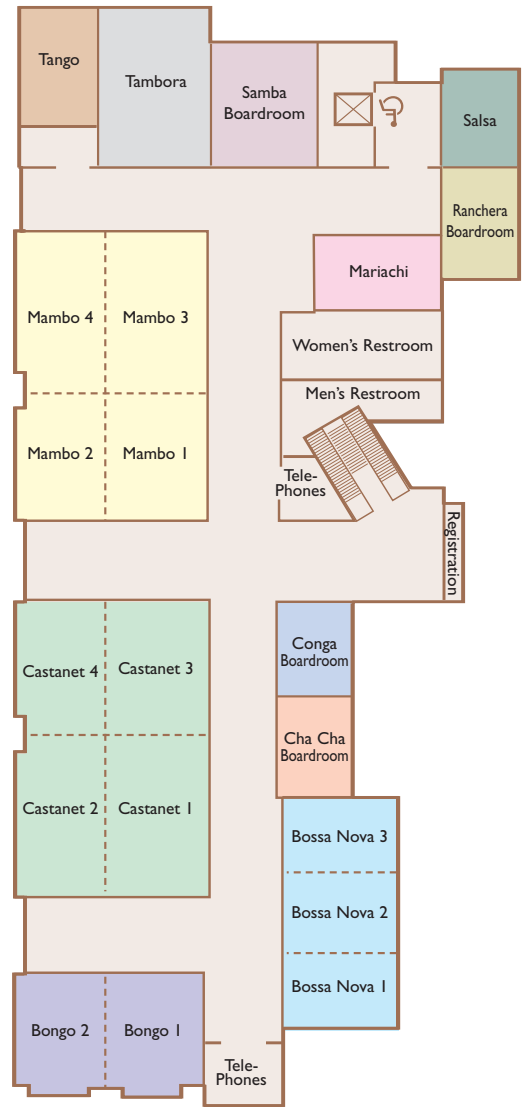

4TH FLOOR

MEETING ROOM	DIMENSIONS	GROSS SQ. FT.	THEATRE	SCHOOLROOM	BANQUET	RECEPTION
Tango	21x32	675	50	35	40	50
Tambora	29x41	1190	50	60	65	50
Salsa	21x25	525	40	25	30	40
Mambo	50x74	3700	285	190	205	275
Mambo 1	25x33	825	60	40	45	60
Mambo 2	25x33	825	60	40	45	60
Mambo 3	25x41	1025	75	55	55	75
Mambo 4	25x41	1025	75	55	55	75
Mambo 1 & 2	50x33	1650	125	85	90	120
Mambo 1 & 3	25x74	1850	135	90	100	130
Mambo 2 & 4	25x74	1850	135	90	100	130
Mambo 3 & 4	50x41	2050	150	105	115	150
Mariachi	33x19	630	45	30	35	45
Castanet	50x74	3700	285	190	205	275
Castanet 1	25x41	1025	75	55	55	75
Castanet 2	25x41	1025	75	55	55	75
Castanet 3	25x33	825	60	40	45	60
Castanet 4	25x33	825	60	40	45	60
Castanet 1 & 2	50x41	2050	155	105	115	150
Castanet 1 & 3	25x74	1850	135	90	100	130
Castanet 2 & 4	25x74	1850	135	90	100	130
Castanet 3 & 4	50x33	1650	125	85	90	120
Bossa Nova	30x60	1800	135	90	100	130
Bossa Nova 1	30x20	600	45	30	35	45
Bossa Nova 2	30x20	600	45	30	35	45
Bossa Nova 3	30x20	600	45	30	35	45
Bossa Nova 1 & 2	30x40	1200	90	60	65	90
Bossa Nova 2 & 3	30x40	1200	90	60	65	90
Bongo	50x32	1600	120	80	90	120
Bongo 1	25x32	800	60	40	45	60
Bongo 2	25x32	800	60	40	45	60

TOTAL MEETING ROOM GSF: 13820

TOP FLOOR

BOARDROOM	DIMENSIONS	GROSS SQ. FT.	CONFERENCE STYLE
Samba	29x31	900	14
Ranchera	19x30	570	12
Cha Cha	20x25	500	12
Conga	20x25	500	12

TOTAL BOARD ROOM GSF: 2470

BOARDROOM	GROSS SQ. FT.	CONFERENCE STYLE
Apex #1	780	14
Apex #2	780	14
Apex #3	780	14
Apex #4	780	14

TOTAL BOARD ROOM GSF: 3120

TOP LEVEL

HOSPITALITY	GROSS SQ. FT.
Summit Suite #1	1130
Summit Suite #2	1130
Summit Suite #3	1130
Summit Suite #4	1130

TOTAL HOSPITALITY ROOM GSF: 4520

Additional Meeting Space
in The Quarter Includes:

IMAX THEATRE

294 Seats - 8,000 Feet

THE COMEDY STOP THEATRE

300 Seats - 5,485 Square Feet

For More Information, Call

609-340-4398

THE TROPICANA

CASINO AND RESORT...